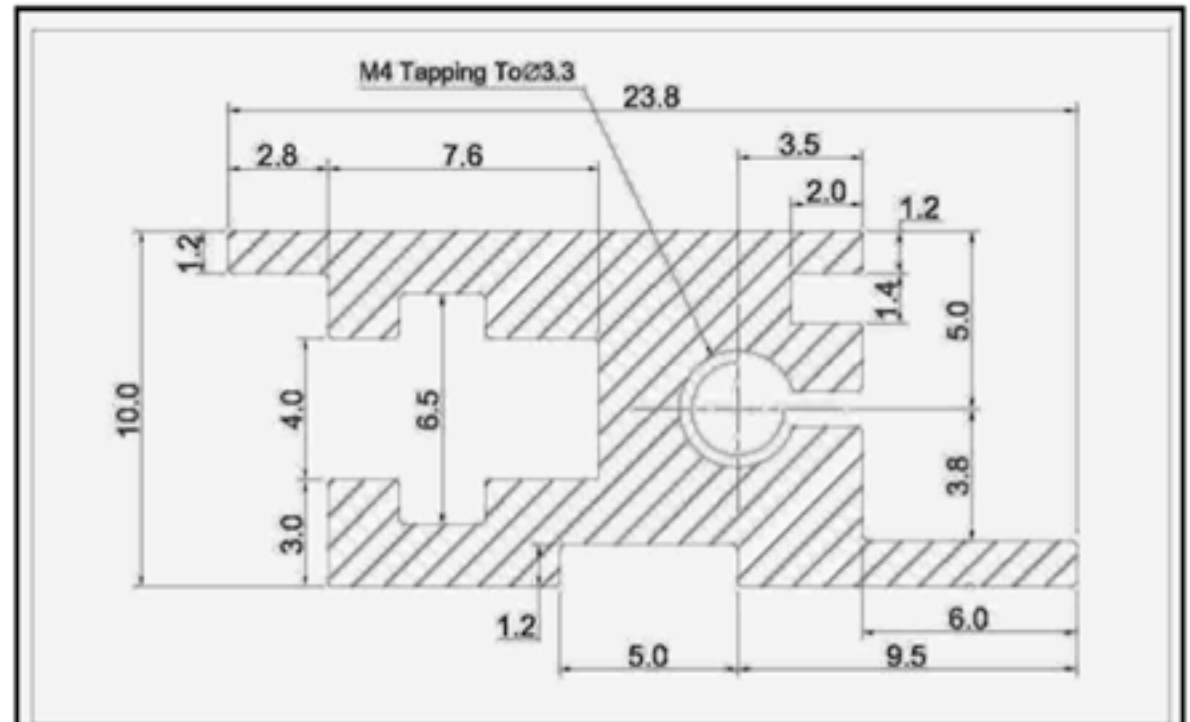

Length : 84HP/427mm
 104HP/528.3mm
 126HP/640mm
 168HP/853.4mm

A) PROFILE :

Finish : Anodised Matt.
 Material : Aluminium

B) THREADED STRIP

Material : MS

Finish ROHS Compliant Plating