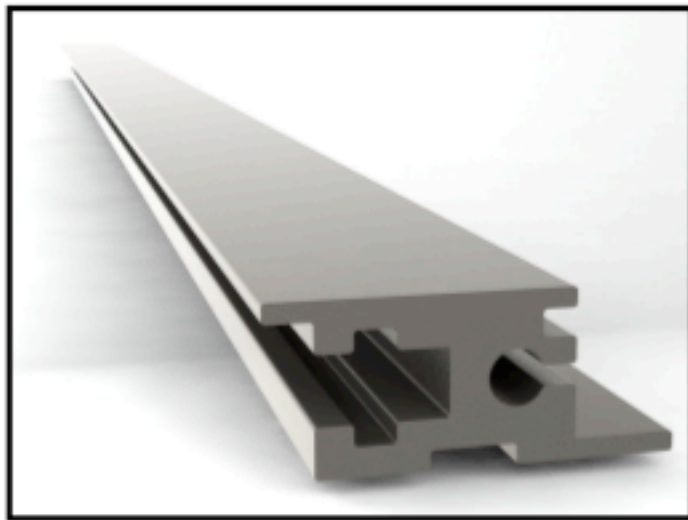

Length : 84HP/427mm
 104HP/528.3mm
 126HP/640mm
 168HP/853.4mm

A) PROFILE :

Finish : Anodised Matt.
 Material : Aluminium

B) THREADED STRIP

Material : MS

Finish ROHS Compliant Plating