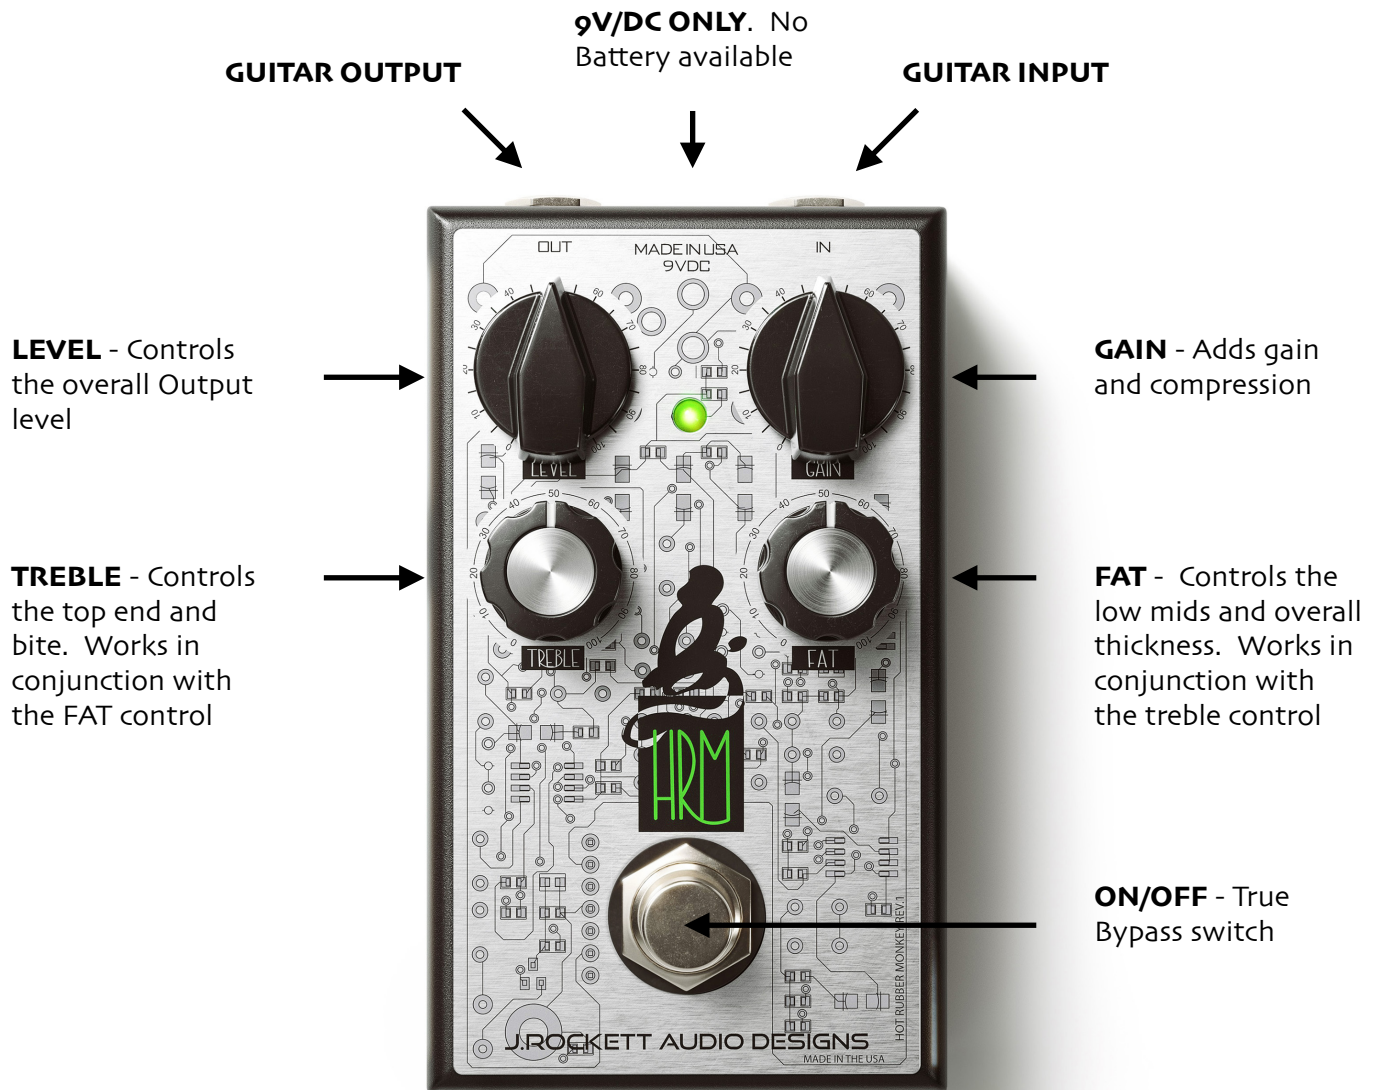

HOT RUBBER MONKEY

The HRM is designed to achieve the overdriven sounds of a D style amp with the HRM EQ mod. This EQ mod creates a very mid centric throaty sound where the guitar frequencies live. The touch sensitivity and quickness make for a very satisfying playing experience.